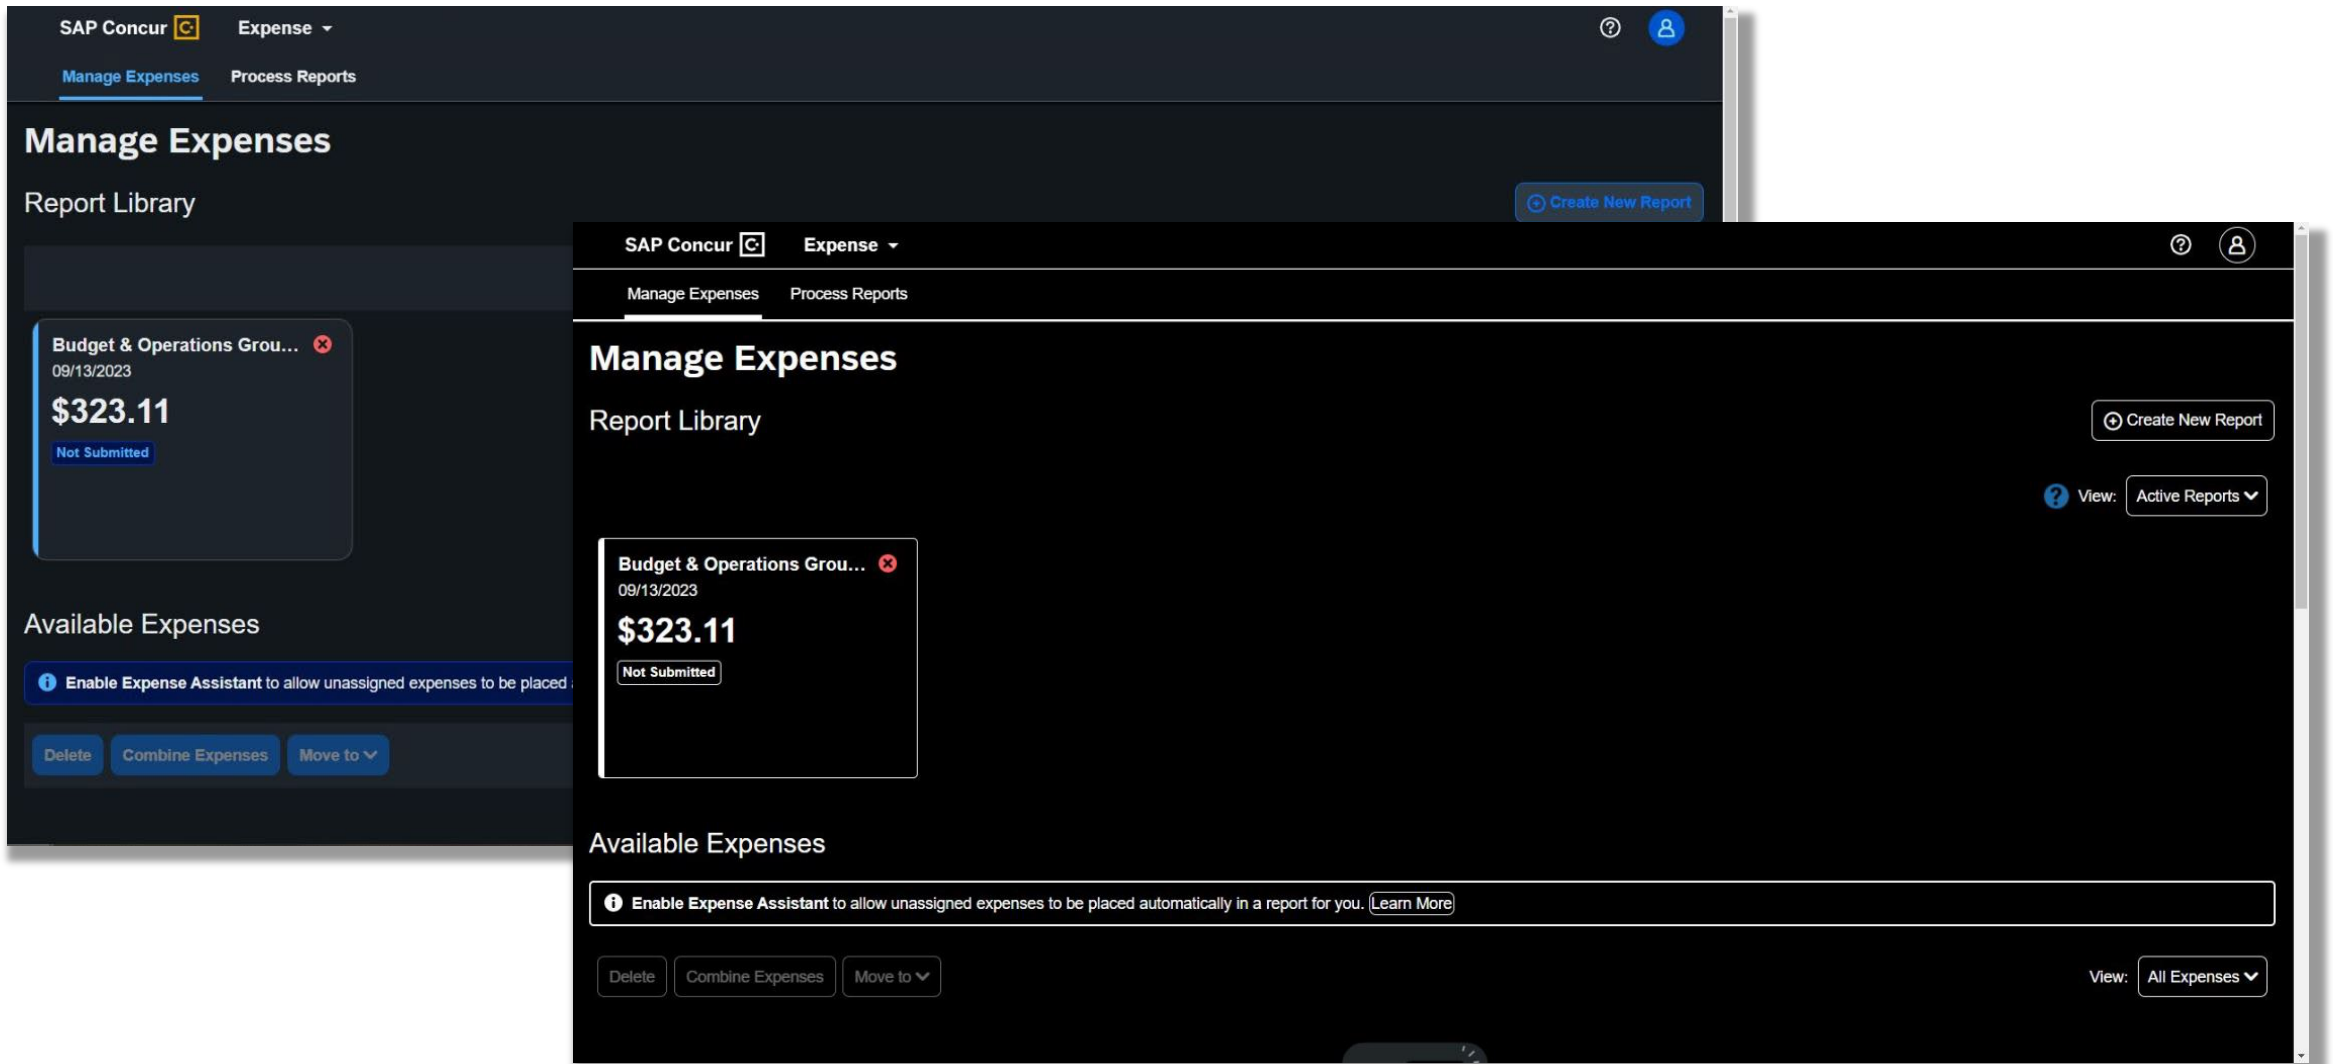

# New SAP Concur Visual Themes

- Morning (Light), Evening (Dark), and high-contrast themes
- Visual themes available beginning October 2, 2023
- Improved design consistency
- Inclusive, accessible design
- No action required unless you prefer a dark or high contrast theme

# New SAP Concur Themes – Morning (Default) / Morning High-Contrast

# New SAP Concur Themes – Evening / Evening High-Contrast

To change your SAP Concur visual theme after October 2, 2023, follow these steps:

- Sign into Concur > Profile > Profile Settings
- Under Profile Options, select System Settings
- Under Appearance Settings, use the drop-down to select your preferred theme
- Click Save