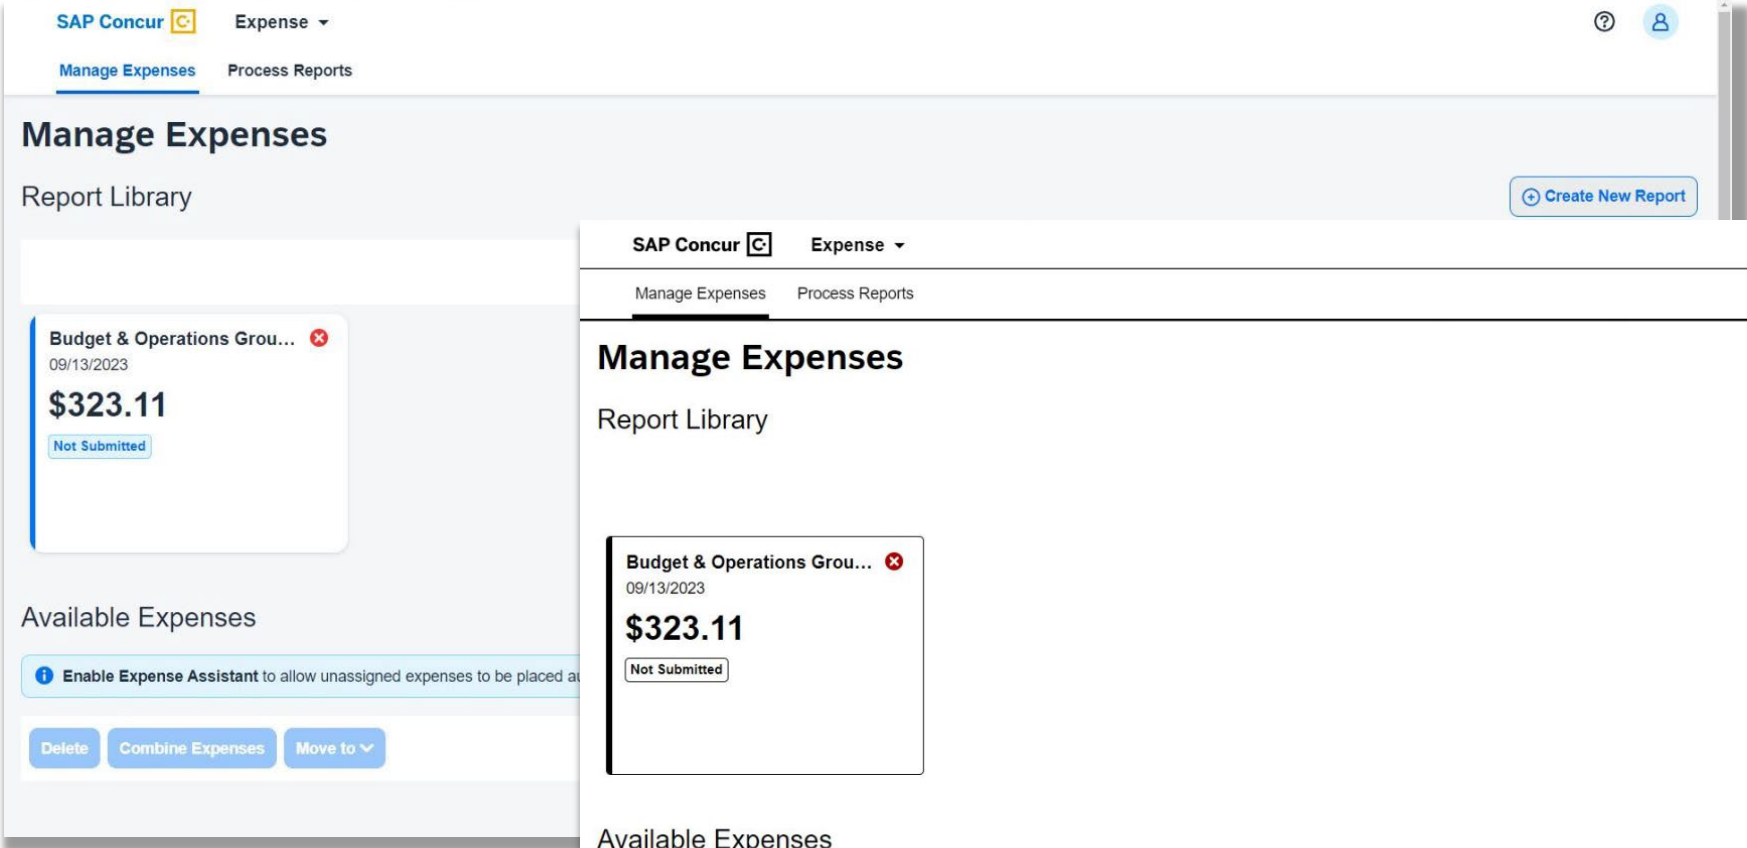

# New SAP Concur Themes – Evening / Evening High-Contrast

To change your SAP Concur visual theme after October 2, 2023, follow these steps:

- Sign into Concur > Profile > Profile Settings
- Under Profile Options, select System Settings
- Under Appearance Settings, use the drop-down to select your preferred theme
- Click Save