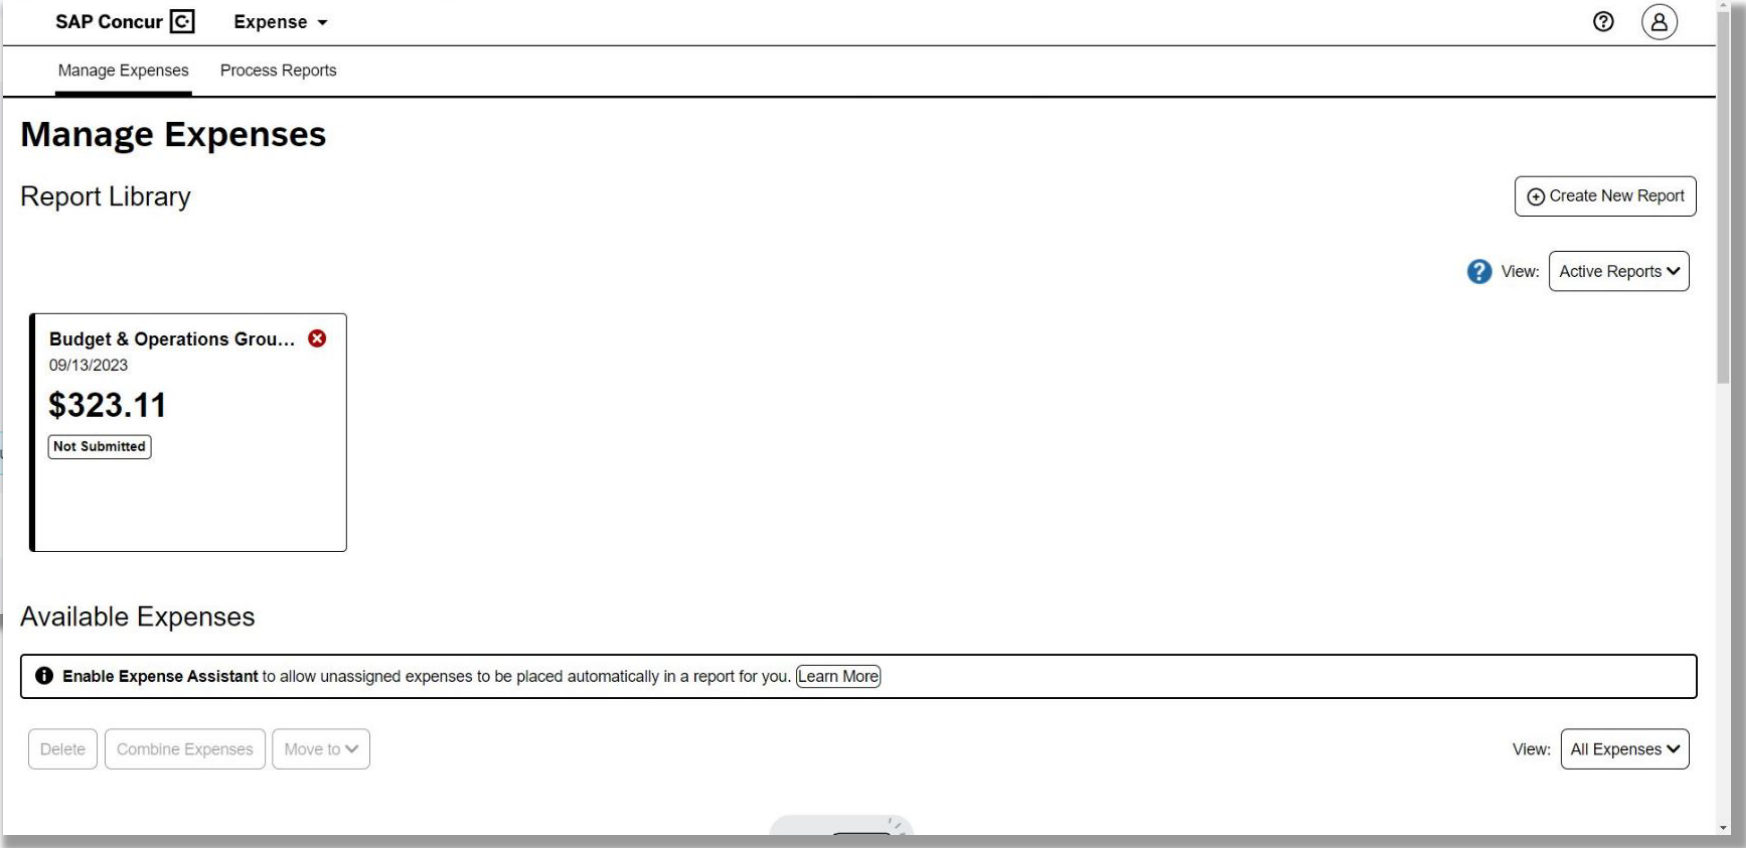

# New SAP Concur Themes – Evening / Evening High-Contrast

To change your SAP Concur visual theme after October 2, 2023, follow these steps:

- Sign into Concur > Profile > Profile Settings
- Under Profile Options, select System Settings
- Under Appearance Settings, use the drop-down to select your preferred theme
- Click Save