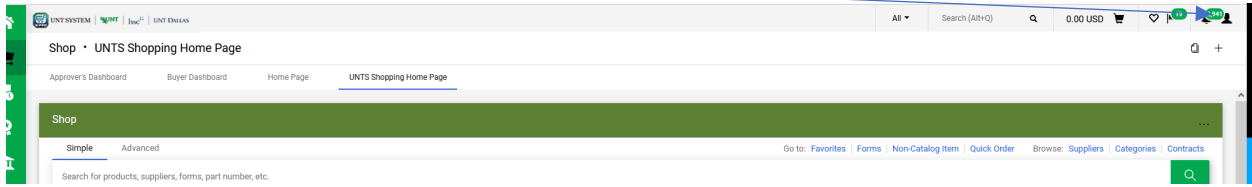

Click on Profile

Click on View My Profile

Click Notification Preferences

Click each area you want to change your notifications

Click Edit Section

Click Override to change Notification

Notification Preferences: Shopping, Carts & Requisitions ?