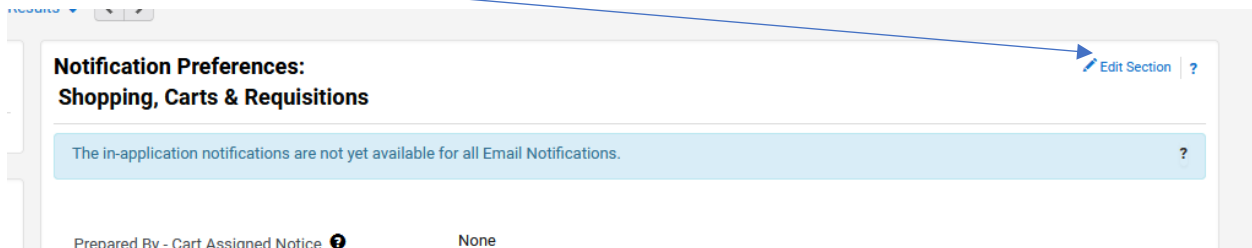

Click on Profile

Click on View My Profile

Click Notification Preferences

Click each area you want to change your notifications

Click Edit Section

Click Override to change Notification

Notification Preferences: Shopping, Carts & Requisitions ?