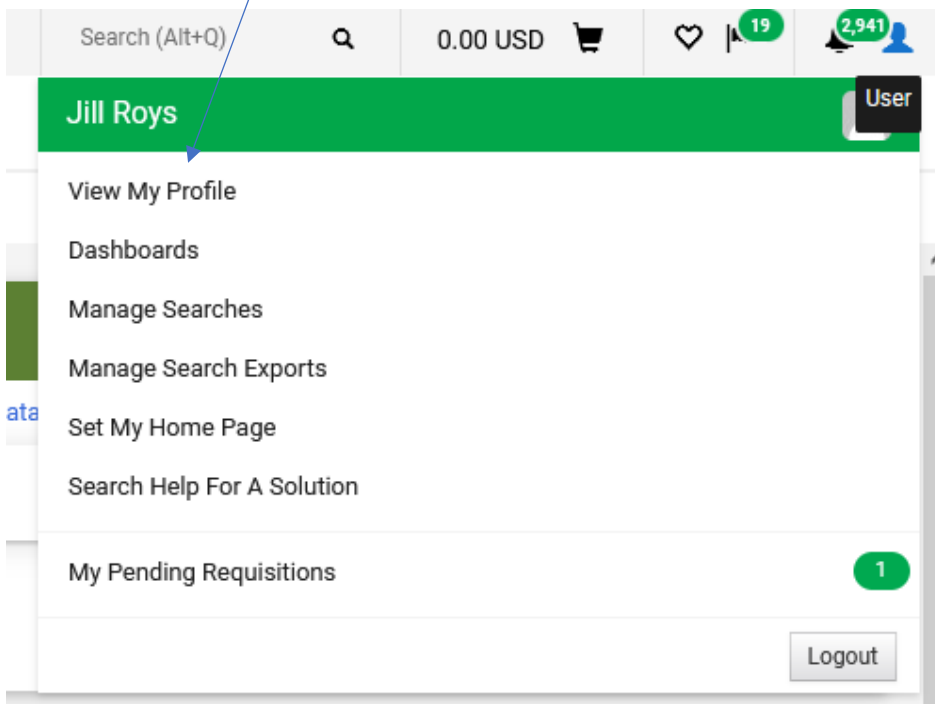

Click on Profile

Click on View My Profile

Click Notification Preferences

Click each area you want to change your notifications

Click Edit Section

Click Override to change Notification

Notification Preferences: Shopping, Carts & Requisitions ?