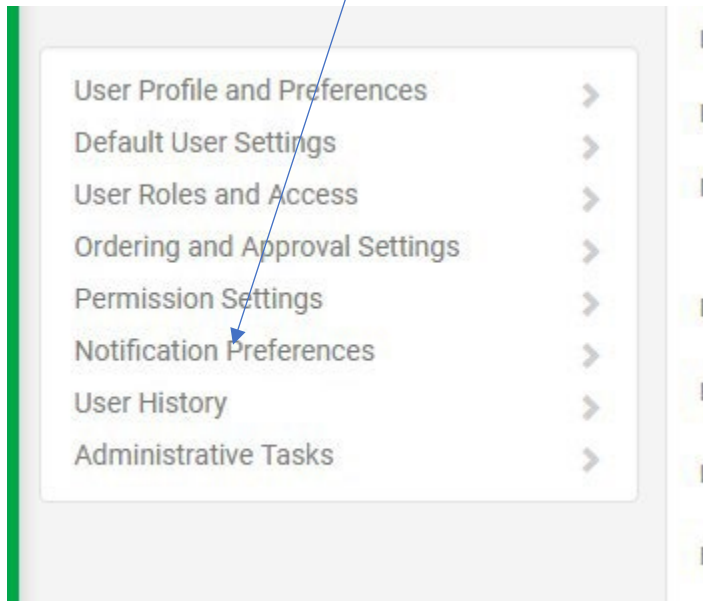

Click on Profile

Click on View My Profile

Click Notification Preferences

Click each area you want to change your notifications

Click Edit Section

Click Override to change Notification

Notification Preferences: Shopping, Carts & Requisitions ?