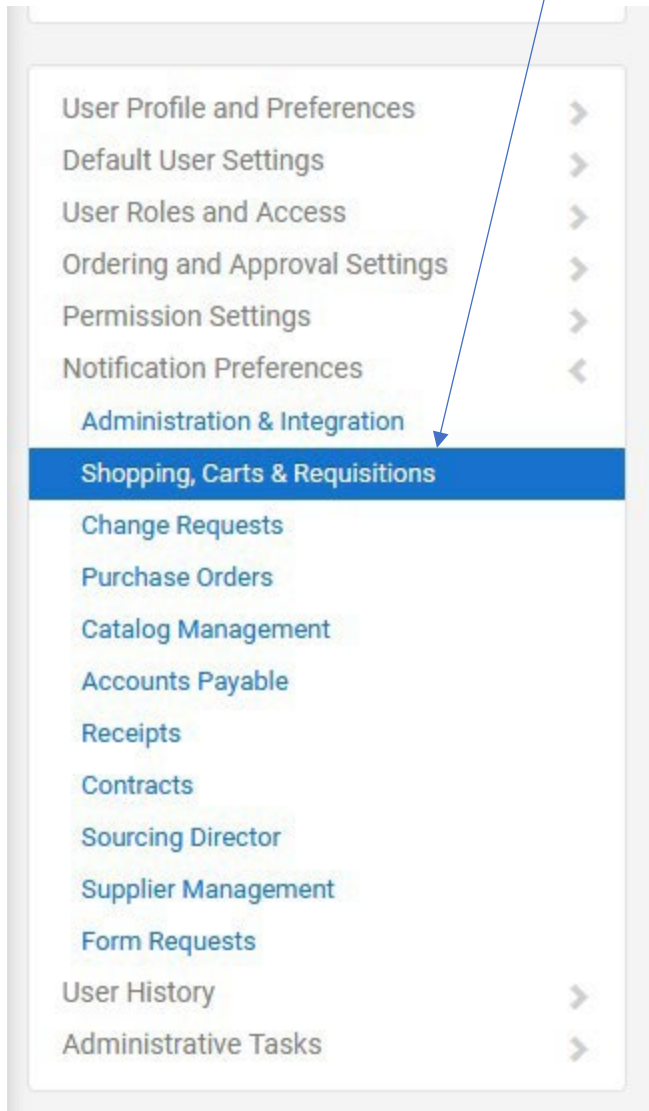

Click on Profile

Click on View My Profile

Click Notification Preferences

Click each area you want to change your notifications

Click Edit Section

Click Override to change Notification

Notification Preferences: Shopping, Carts & Requisitions ?