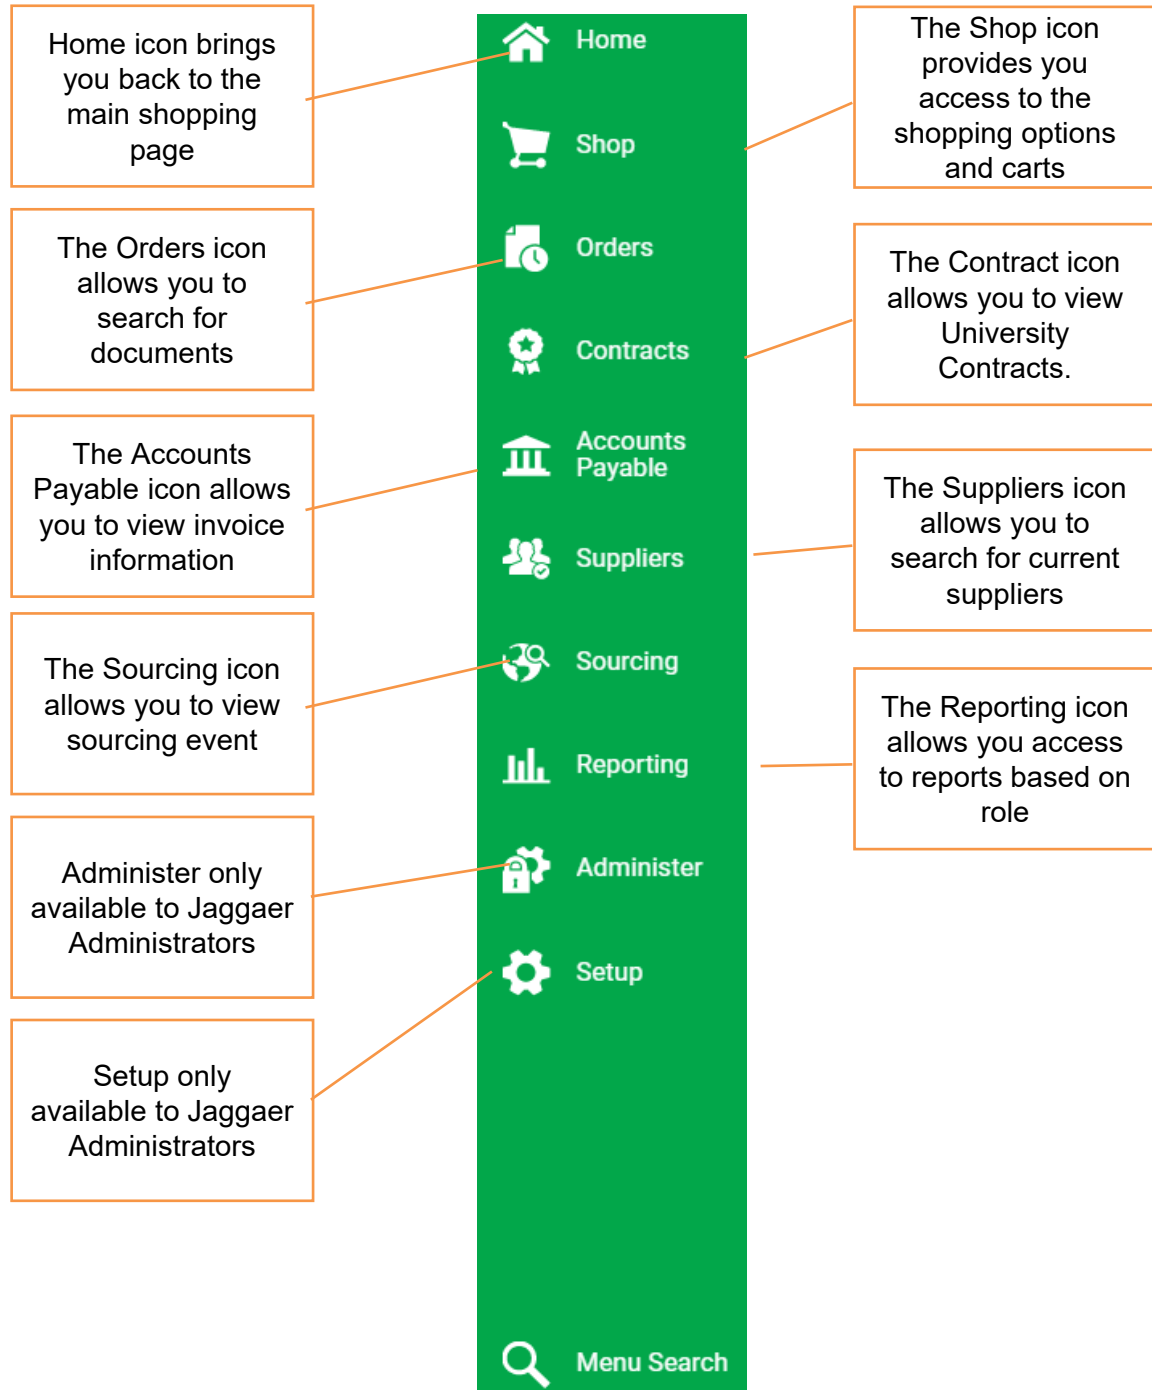

Navigation

Shopping is Easy in ePro!

Navigating around ePro

Basic Search

You can use the search box at the top of your homepage to search for relevant things throughout the system.

Quick links to mostly frequented pages are setup. You can also browse by different options.

Global Search

You can use the Search (Alt+Q) at the top of your homepage for a robust search across ePro for anything.

You can also filter the search down by selecting from the dropdown

You should use the Advanced Search to focus and limit the results using filters and sort options

Each product card includes a "1" in a box and an "Add To Cart" button. The interface also features a left sidebar with filters and callouts for "Expand to view more options", "Add Favorites", and "Sort Options".

You can find more details on Navigation in the internal documentation.